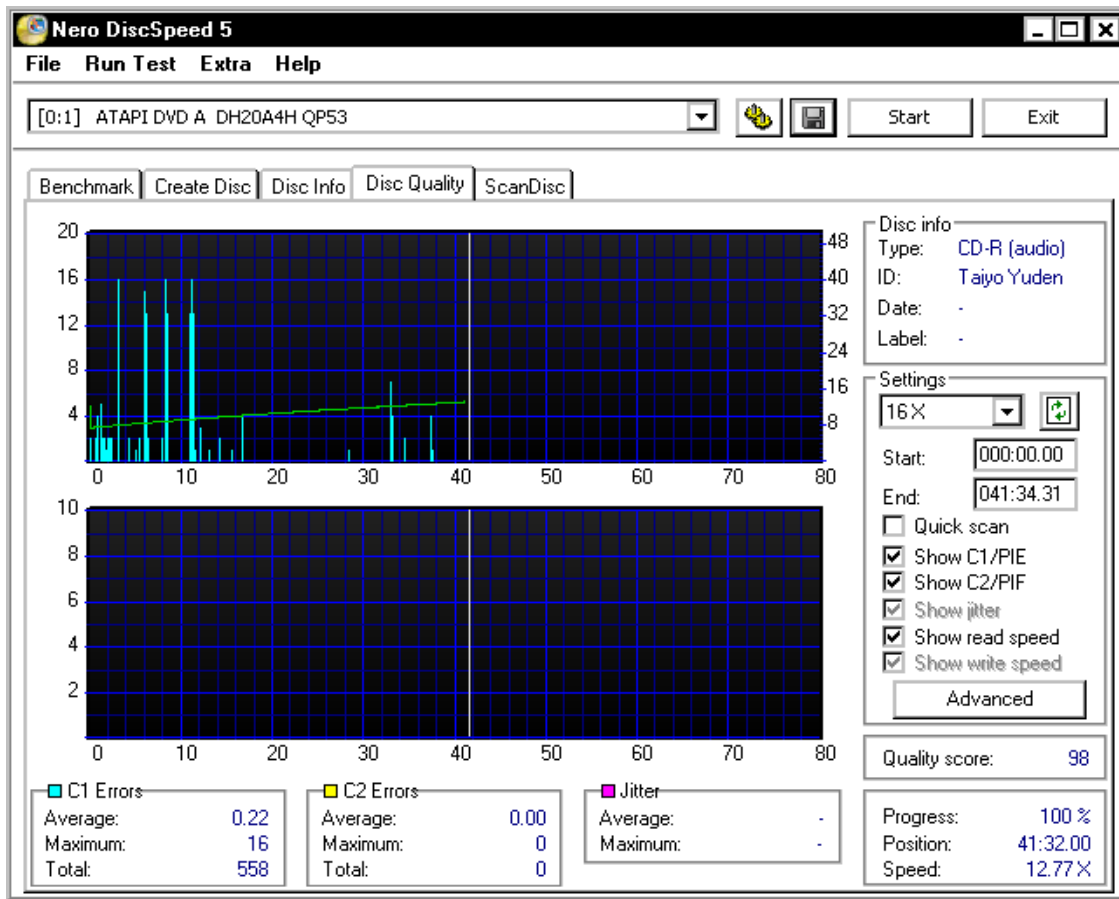

Q-CHECK C1/C2 TEST

MONDAY, NOVEMBER 23, 2009

DRIVE INFORMATION

Drive: ATAPI DVD A DH20A4H

DISC INFORMATION

Disc: CD-R (audio) (Taiyo Yuden) 79:59:72
Selected speed: 16 X

C1 Errors:
Maximum: 16
Average/Sec: 0.22
Total: 558

C2 Errors:
Maximum: 0
Average/Sec: 0.00
Total: 0

BMM REF 11232009B1 BLUE RIDGE BRASS/MONTREAT SCOTTISH PIPES AND DRUMS