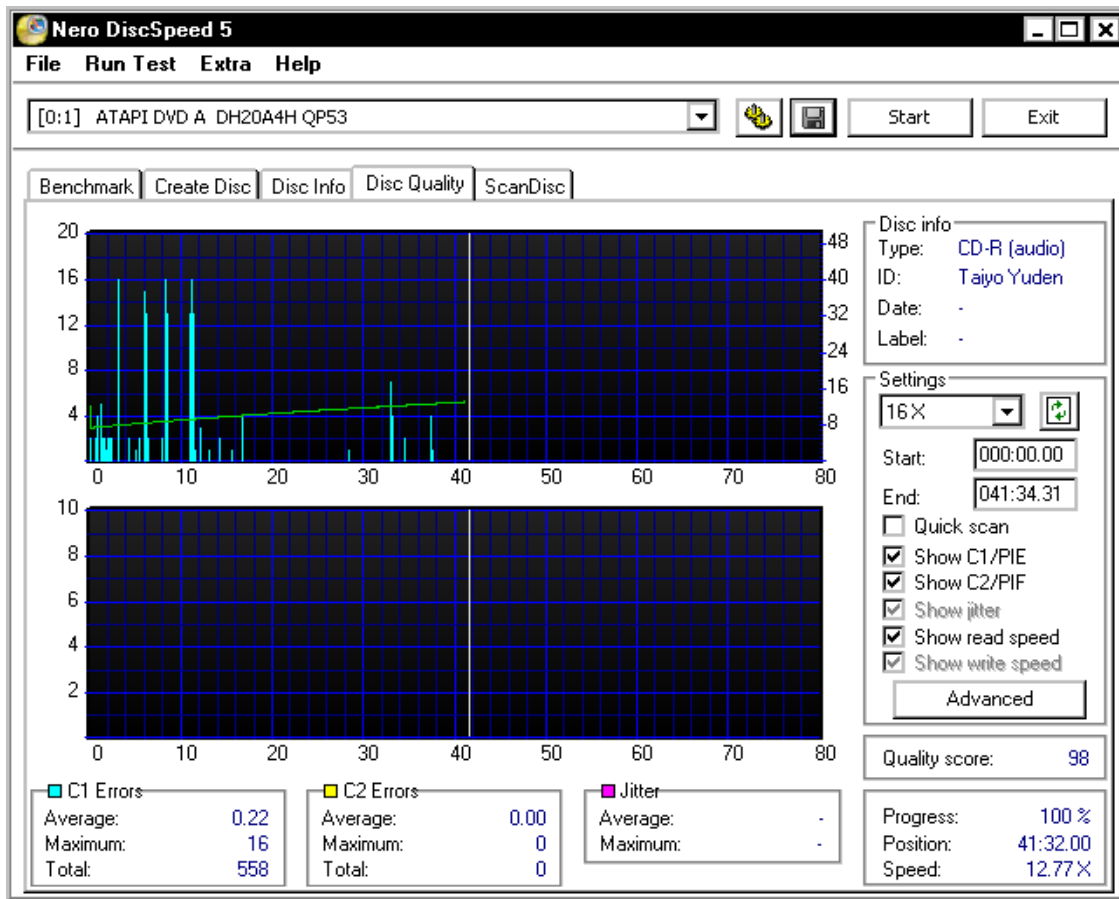

Q-CHECK C1/C2 TEST

MONDAY, NOVEMBER 23, 2009

DRIVE INFORMATION

Drive: ATAPI DVD A DH20A4H

DISC INFORMATION

Disc: CD-R (audio) (Taiyo Yuden) 79:59:72

Selected speed: 16 X

C1 Errors:
Maximum: 16
Average/Sec: 0.22
Total: 558

C2 Errors:
Maximum: 0
Average/Sec: 0.00
Total: 0

BMM REF 11232009B1 BLUE RIDGE BRASS/MONTREAT SCOTTISH PIPES AND DRUMS